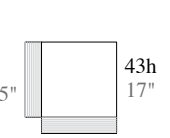

ARMCHAIR WITHOUT ARMS

65/26"

94/37"

109/43"

CORNER ELEMENT

43h
17"

115/45"

ARM