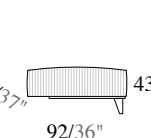

SOFA END ELEMENT